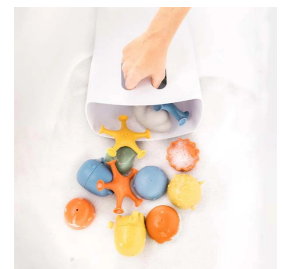

Bath Gift Set

\$39.99

Product Images

Description

Include 4 sets of bath toys by **Ubbi**.

3 squeeze bath toys

3 starfish suction toys

4 interchangeable bath toys

1 cloud and droplet duo

Handy and convenient storage. 2-part toy drying bin and base scoop toys out of the tub while draining water and store toys until the next bath

Dishwasher-safe. all toys can be placed in dishwasher or rinsed and air dried for an easy clean.

Product dimensions:

squeeze bath toys: 3" W x 6.25" H x 3" D

starfish suction toys: 4.5" W x 0.8" H x 4.5" D

interchangeable bath toys: 2.8" W x 3" H x 2.8" D

cloud: 4.25" W x 2.25" H x 2.5" D

droplet: 2.5" W x 3.5" H x 2.5" D

bath toy drying bin: 9.4" W x 10.5" H x 7.25" D

Additional Information

Shop by Color

Multicolors